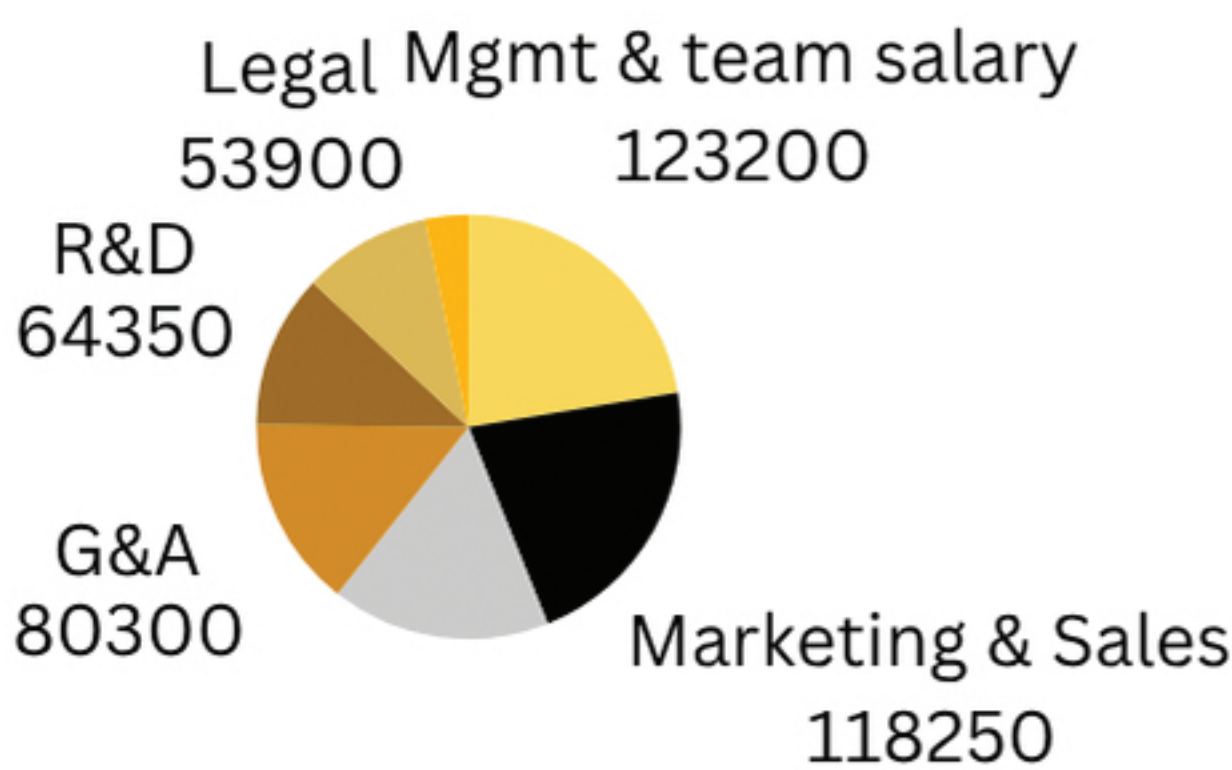

info@waitercall.ge

+995577009958

www.waitercall.ge

Waiter Call

AI Customer Behavior Discovery Engine
Using Behavioral & Decision-Making Patterns

Trusted by:

Problem

Solution

Early Traction Stage

Progress done since launch
(November 2024)

Pre-Seed

\$ 550K - 14 months runway

Insights